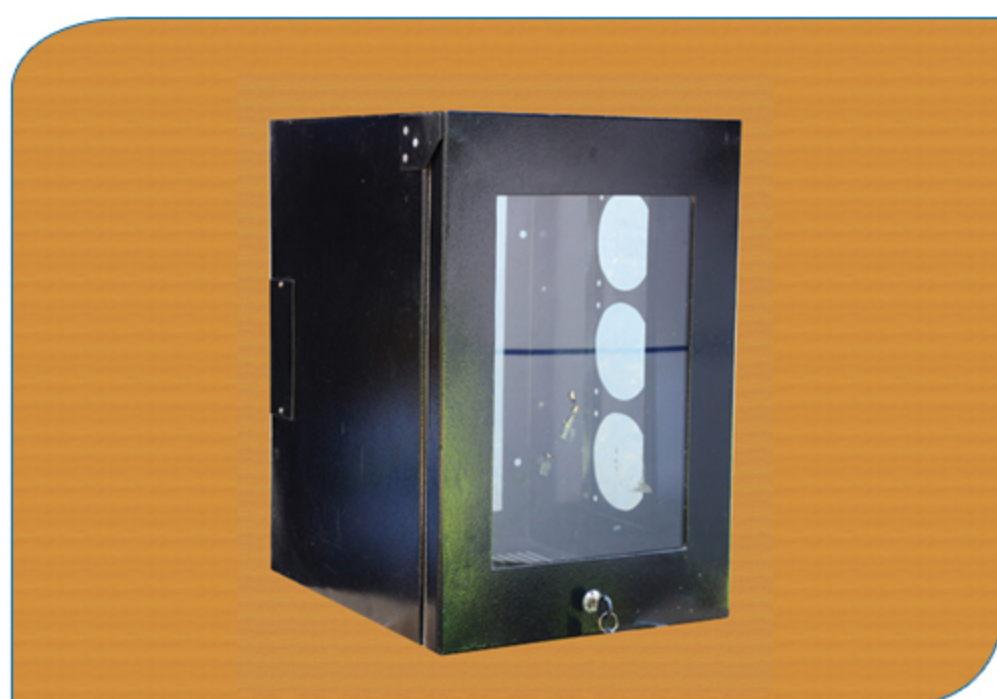

WALL MOUNTING RACK

RACK ACCESSORIES

FIXED TRAY

FAN PLATE

4 WAY POWER BAR