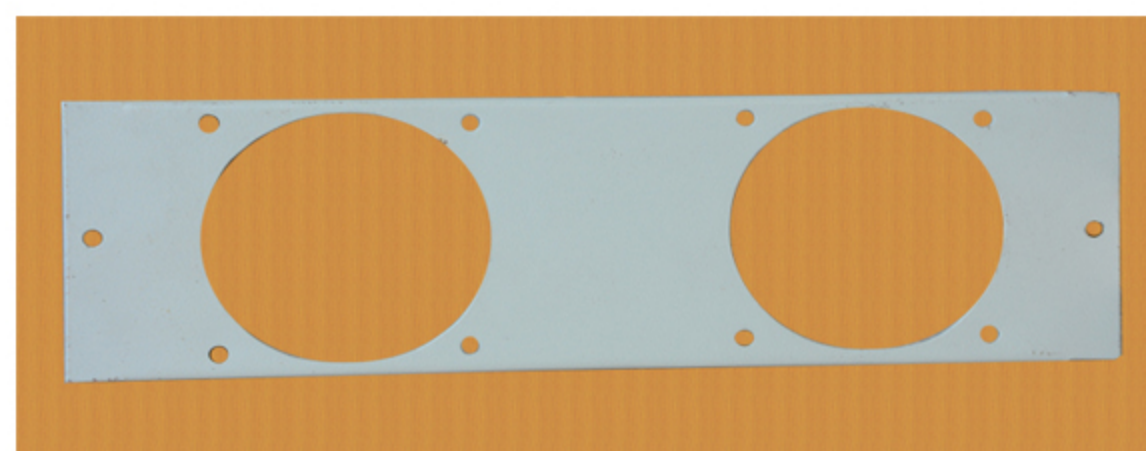

WALL MOUNTING RACK

RACK ACCESSORIES

FIXED TRAY

FAN PLATE

4 WAY POWER BAR