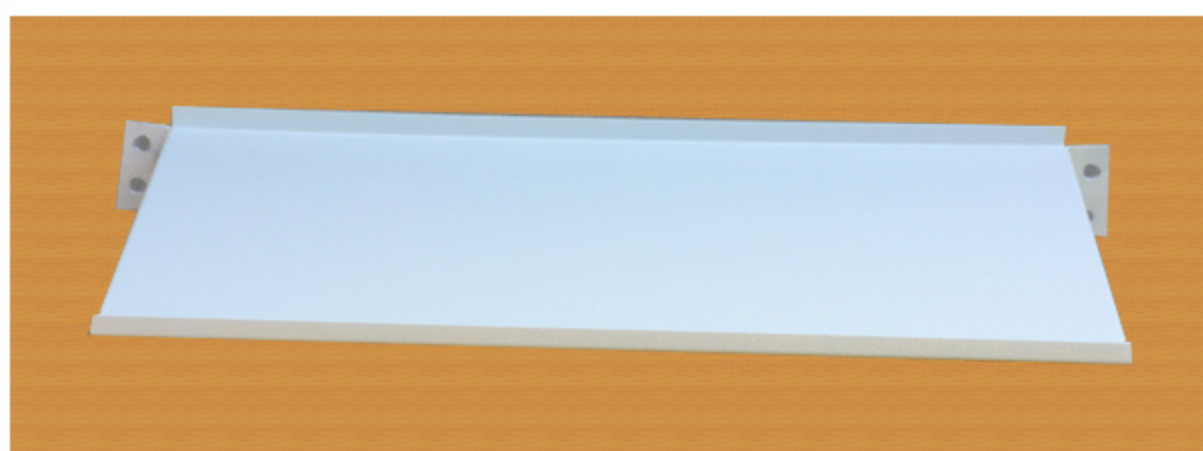

WALL MOUNTING RACK

RACK ACCESSORIES

FIXED TRAY

FAN PLATE

4 WAY POWER BAR